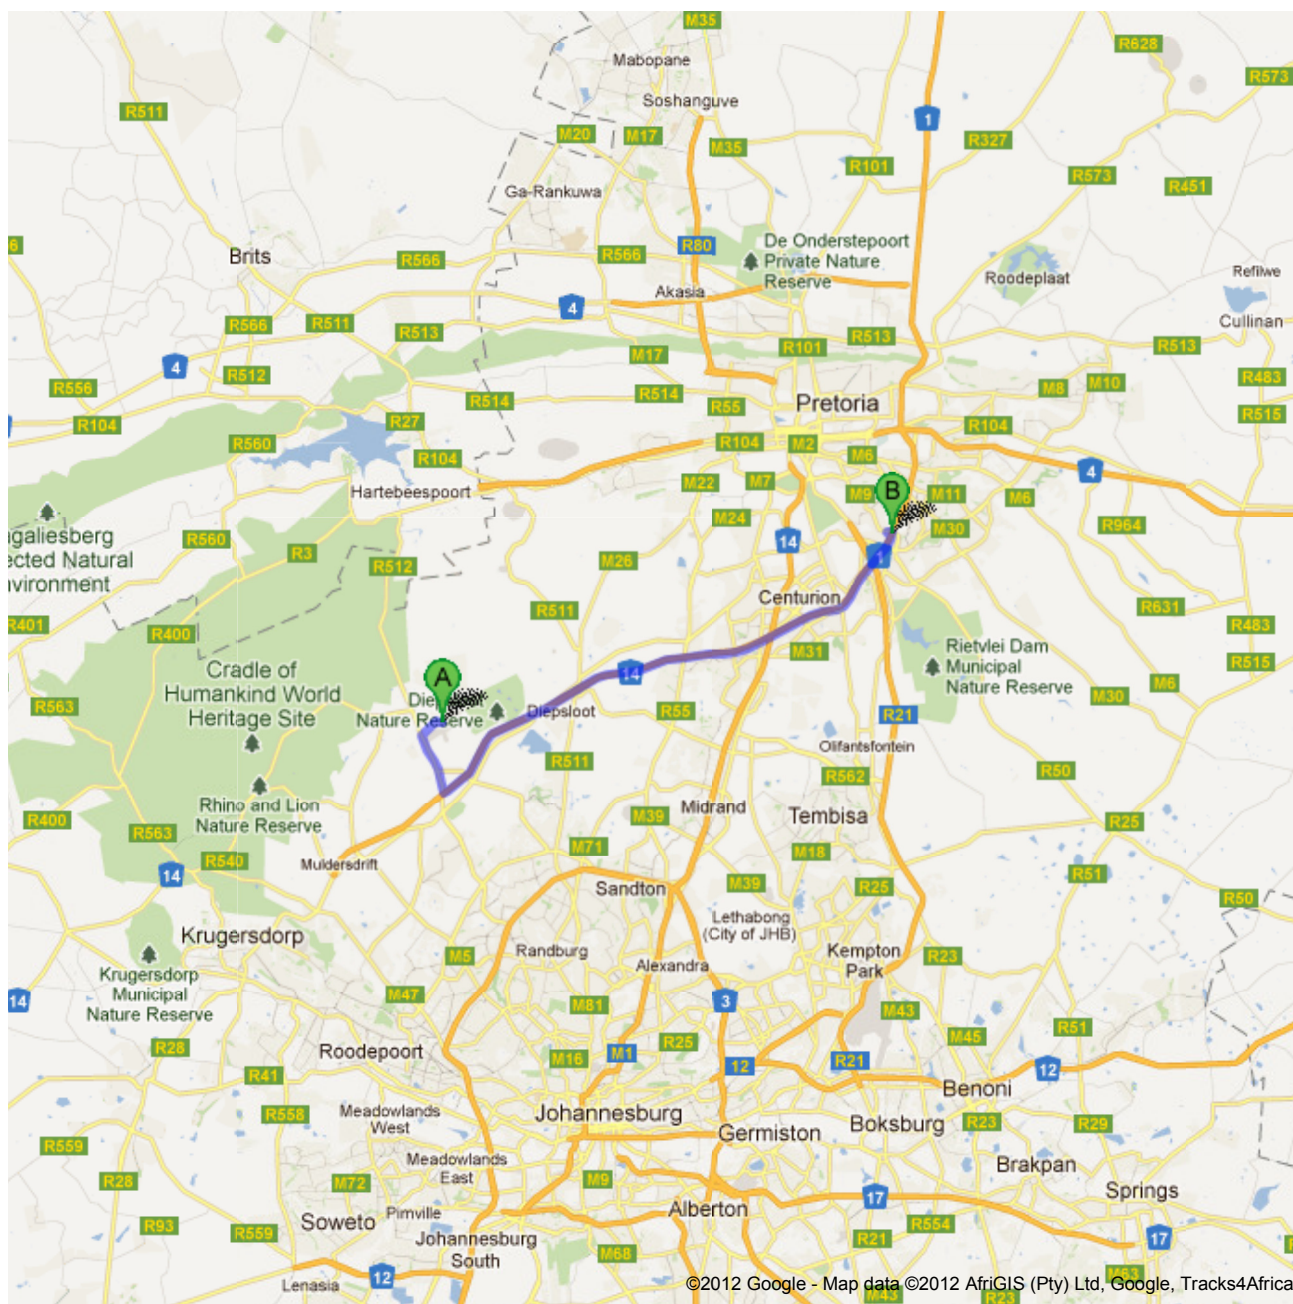

Directions to 298 Stokkiesdraai St, Pretoria
0165
47,8 km – about 36 mins

©2012 Google - Map data ©2012 AfriGIS (Pty) Ltd. Google, Tracks4Africa -

**Lanseria International Airport**

Airport Road, 1748

- | | | |
|--|---|-----------------------------|
| | 1. Head southwest on Airport Rd toward Ashanti Rd | go 450 m
total 450 m |
| | 2. Take the 1st left onto Ashanti Rd
About 3 mins | go 1,6 km
total 2,0 km |
| | 3. Turn left onto Malibongwe Dr/R512
About 5 mins | go 4,6 km
total 6,6 km |
| | 4. Turn left to merge onto N14 toward Pretoria
About 18 mins | go 27,3 km
total 34,0 km |
| | 5. Continue onto Danie Joubert Fwy
About 7 mins | go 11,2 km
total 45,2 km |
| | 6. Continue onto N1 Rd
About 1 min | go 1,4 km
total 46,6 km |
| | 7. Take exit 136 for M9/Rigel Avenue | go 600 m
total 47,2 km |
| | 8. Turn left onto Rigel Avenue South/M9 | go 350 m
total 47,5 km |
| | 9. Take the 1st left onto Stokkiesdraai St
Destination will be on the right | go 270 m
total 47,8 km |

298 Stokkiesdraai St, Pretoria 0165

These directions are for planning purposes only. You may find that construction projects, traffic, weather, or other events may cause conditions to differ from the map results, and you should plan your route accordingly. You must obey all signs or notices regarding your route.

Map data ©2012 AfriGIS (Pty) Ltd, Google, Tracks4Africa

Directions weren't right? Please find your route on maps.google.co.za and click "Report a problem" at the bottom left.